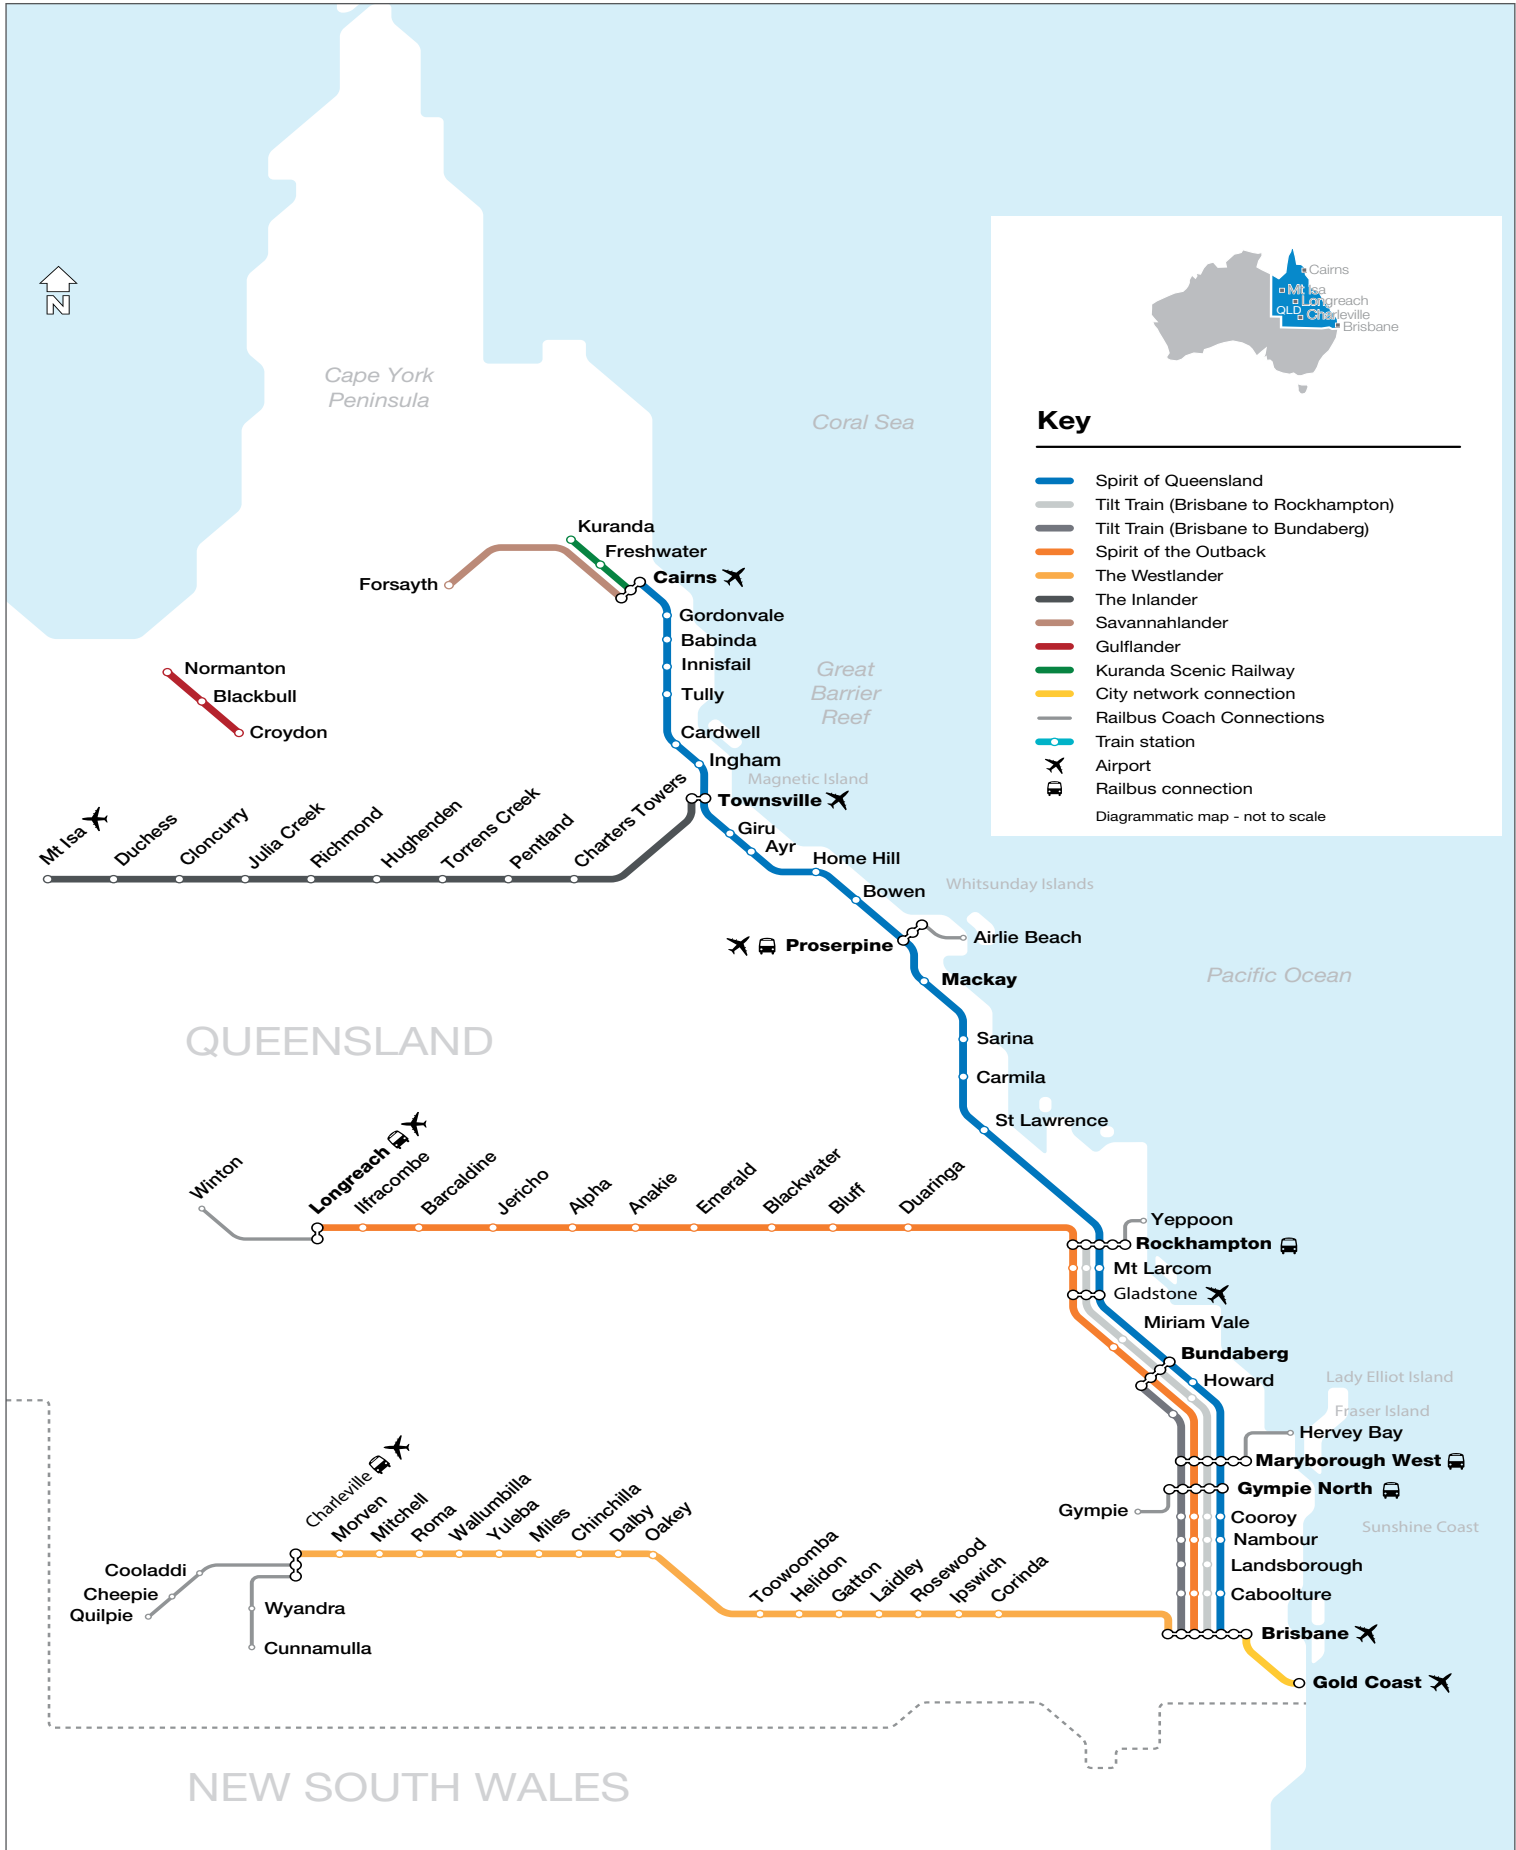

Rail journeys in Queensland

1800 TRAINS (872 467) • queenslandrail.com.au
 Queensland Rail Travel centre • local travel agent