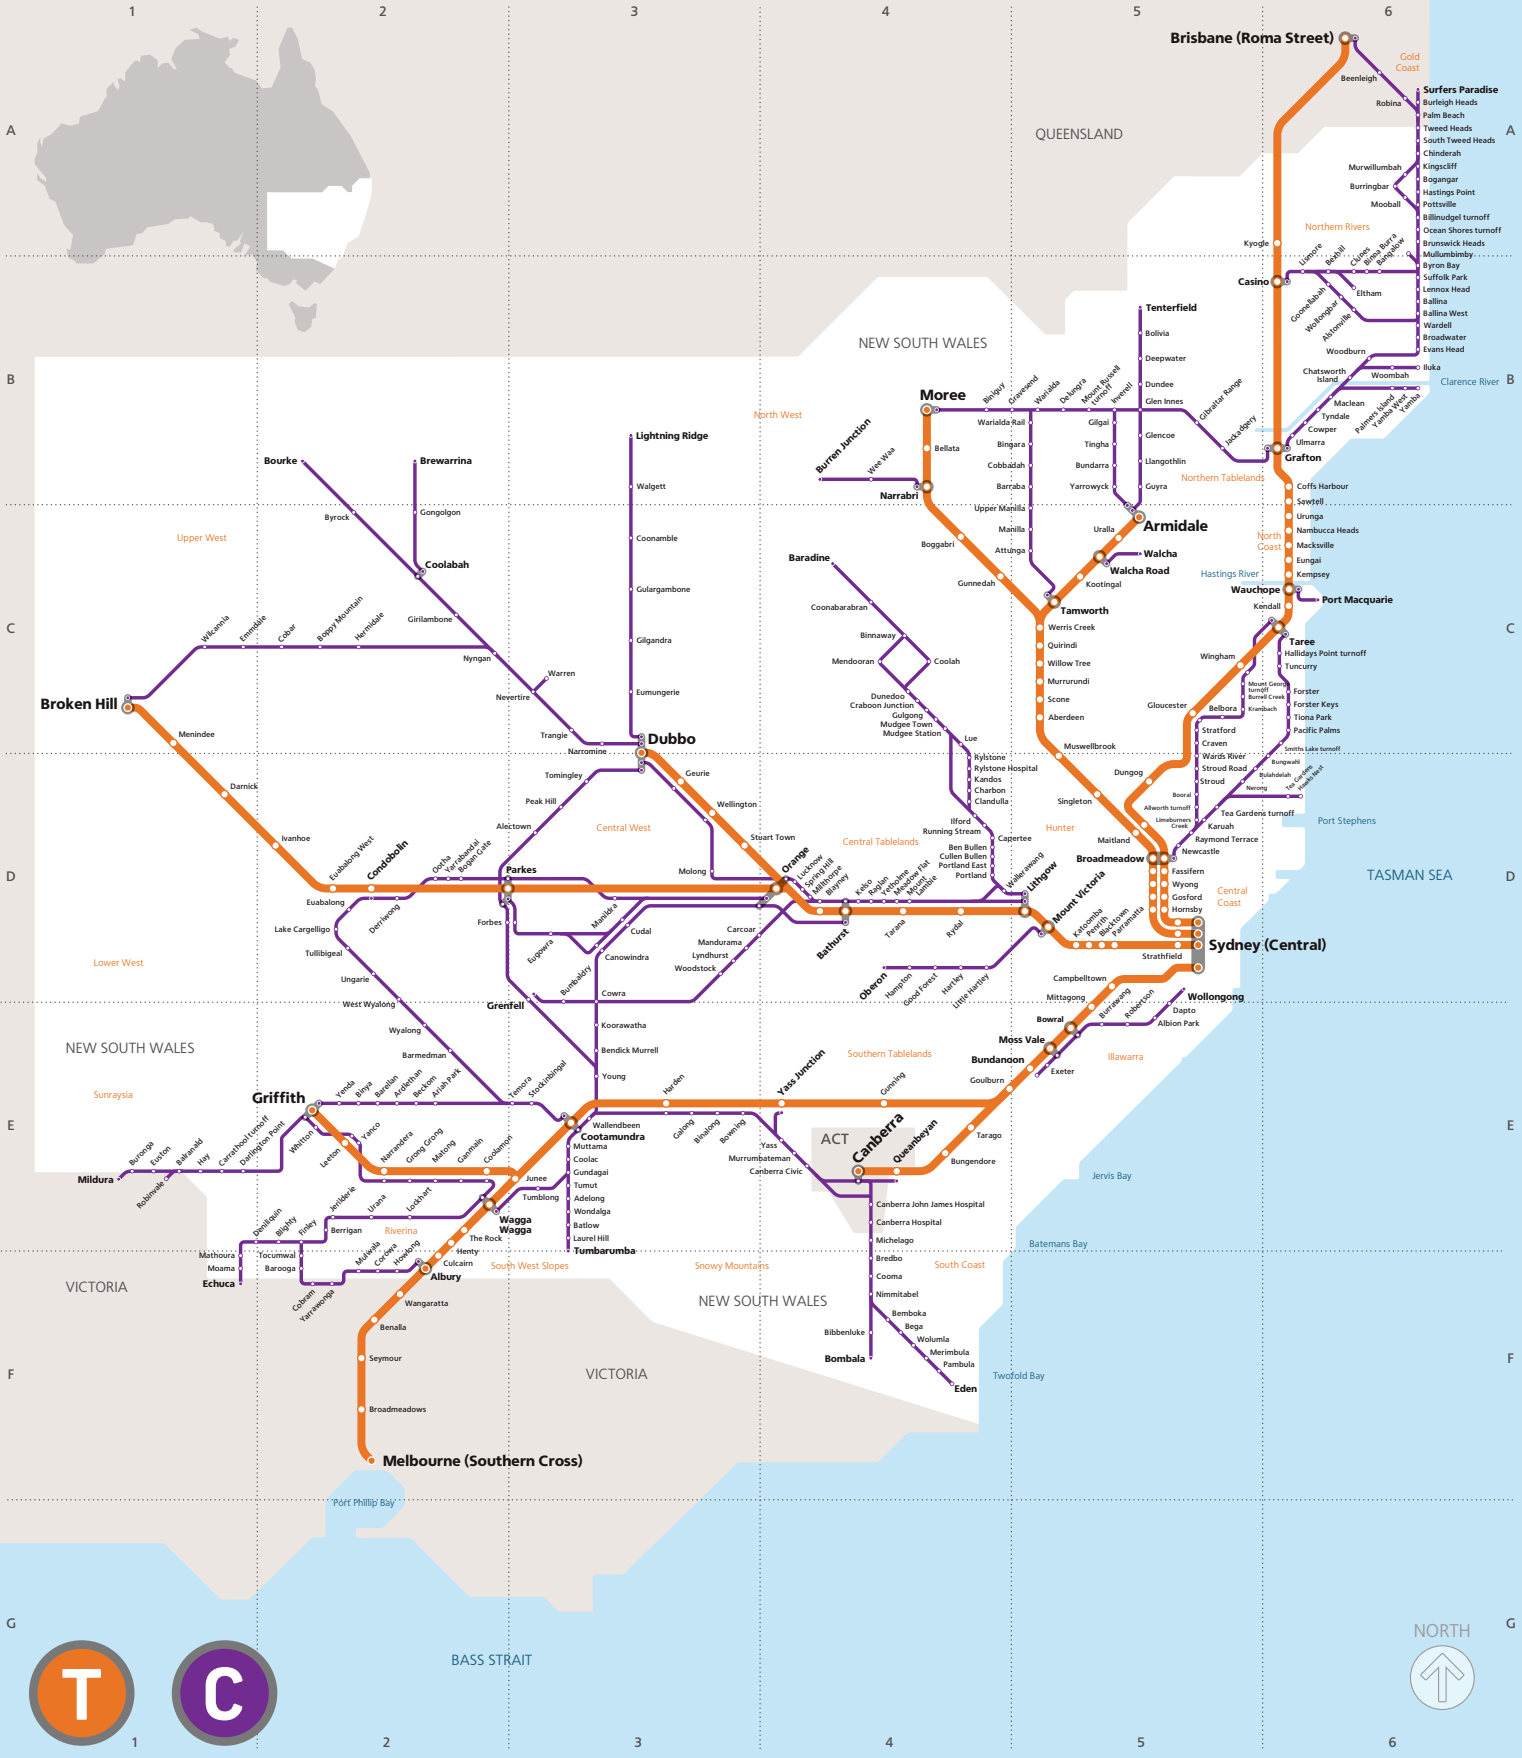

# Regional Trains and Coaches

Regional Trains Regional Coaches

Check timetables for services

It's easy to plan and book your trip

On the web  
nswtrainlink.info

By Phone  
13 22 32  
TTY 133 677